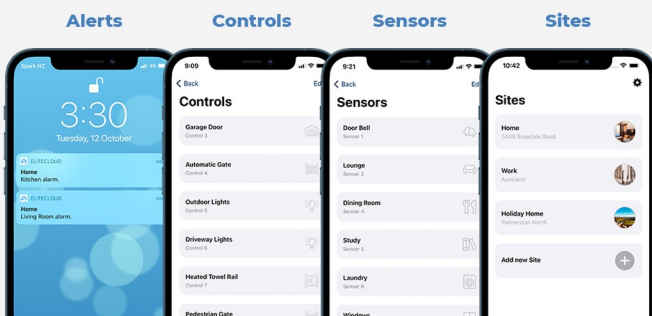

Optional App Interface Upgrade

EliteCloud

www.elitecloud.co.nz

- Plug & Play
- Pre-programmed
- Push notification alerts
- Apple or Android Compatible
- Proudly NZ Designed & Manufactured
- Select from more than 80 notification options
- Bank level encryption
- Hardware sold separately (order code EC-IoT)

EliteCloud

EC Long Range Wireless (optional accessories)

EC wireless series allows installers to specify professional, correctly positioned products without excessive labour, unpleasant trunking or conduit. With up to 500m range, almost any site can be accurately secured.